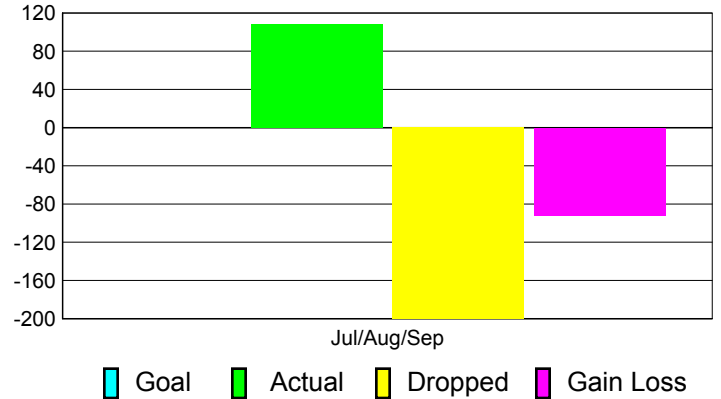

Membership Results 2011-2012

Goal, New, Dropped, Gain/Loss