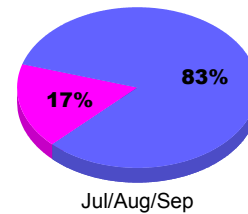

Membership Results
2011-2012

Membership
2010-2011

Month	Net Memb Goal	Actual New Memb	Actual Dropped Memb	Gain/Loss of Memb	Gain/Loss of Memb
Jul/Aug/Sep		108	-200	-92	-13
Totals		108	-200	-92	-13

Membership Results 2011-2012

Goal, New, Dropped, Gain/Loss

Comparison of Membership Gain/Loss

Current Year Compared to the Previous Year

Gender Comparison 2011-2012

Male Female