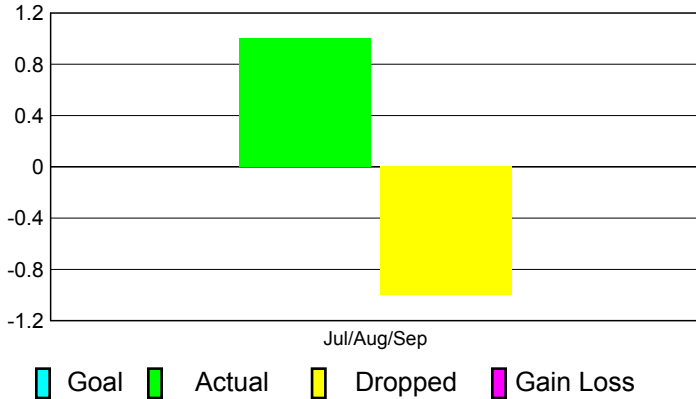

2011-2012 GMT Reports for District (or Undistricted) **District 305 N1**

GMT: **VINOD KHANNA**

Location: **PAKISTAN**

GMT CA: **6**

CLUBS

Club Results
2011-2012

Clubs
2010-2011

Month	New Club Goal	Actual New Clubs	Actual Dropped Clubs	Gain/Loss of Clubs	Gain/Loss of Clubs
Jul/Aug/Sep		1	-1	0	0
Totals		1	-1	0	0

Club Results 2011-2012

Goal, New, Dropped, Gain/Loss

Comparison of Club Gain/Loss

Current Year Compared to the Previous Year

YTD Status Quo Clubs 2011-2012

Status Quo Clubs Compared to Status Quo Members

MEMBERSHIP